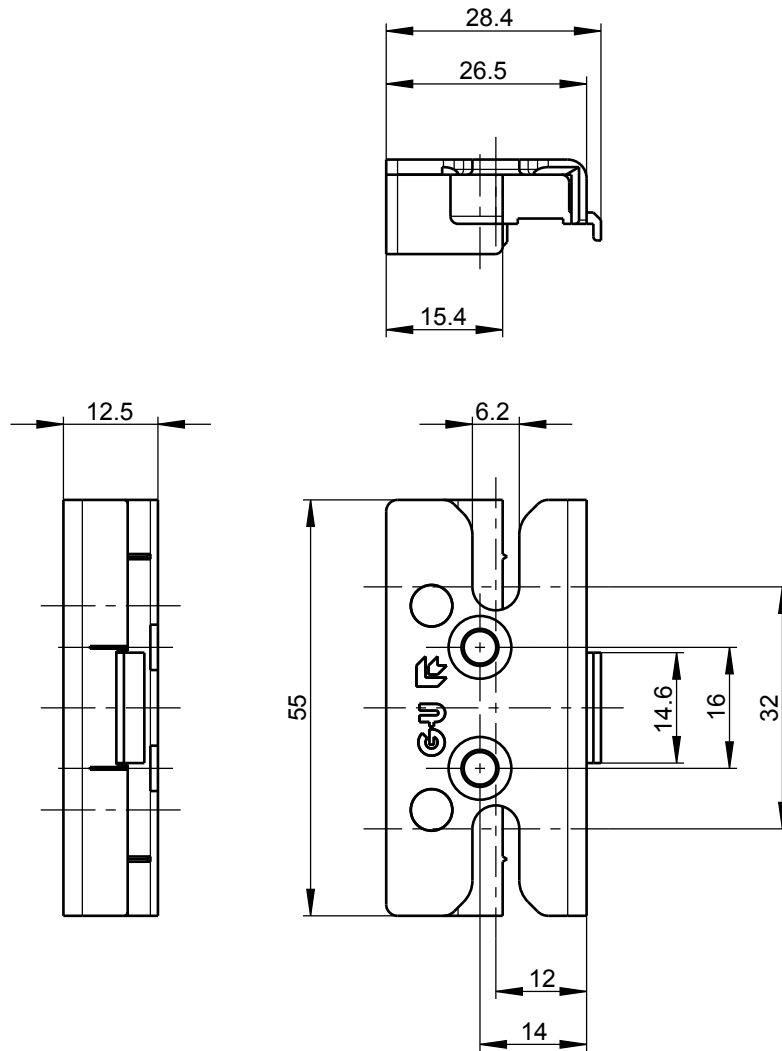

Proprietary rights apply in accordance with ISO 16016.

-
-
-
-
-

Description

Pilzkopfschließplatte NL 12,9mm

--

mushroom cam striker axis 12,9mm

	Release No.	Level	Released		Scale	Modification	Size	
	--	Ver.	--	--				1:1
	Mod. No.	Draft	09.12.2015	Dr		Drawing No.		Sheet
	--	Replacement for --		6-30495-05-0			1/1	